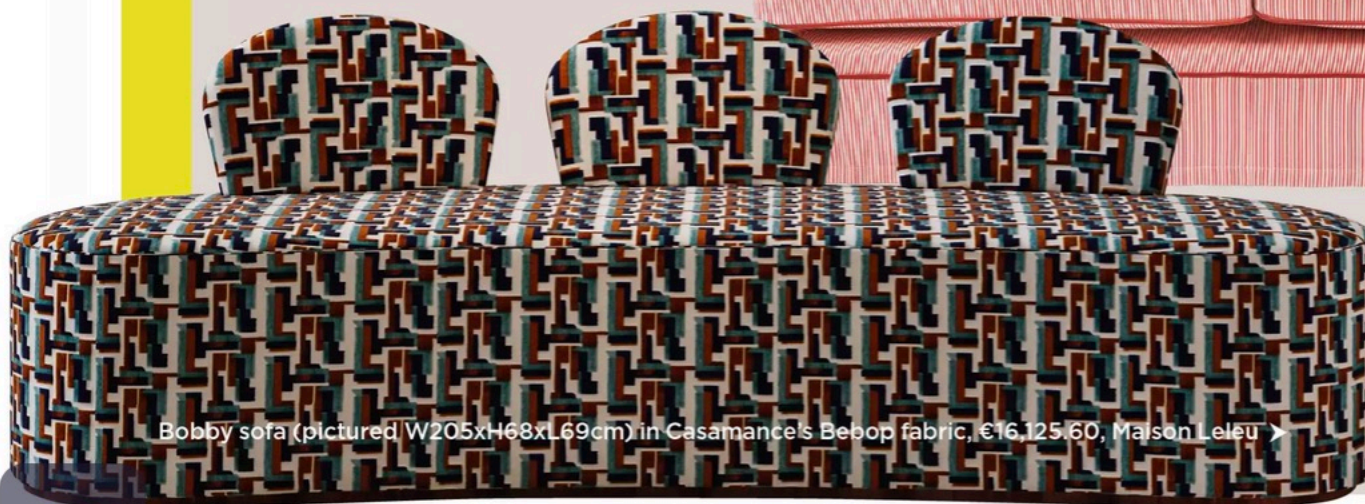

February
2025

LIVING ETC

The joy of lounging

SOFAS, SCHEMES AND STYLE INSPIRATION
FOR LIVING ROOMS TO UNWIND IN

Cocktail party

A variety of gorgeous designs that will be the life of the party

Sonder 180cm sofa with frilled loose cover in Romo Linara Nile, from £2,900 plus fabric, Maro Home

Hydra corner sofa, from £12,995, Bancci

Parker curved sofa in Verona Emerald Velvet, £4,200, Jonathan Adler

Blume 3-seater sofa in Light Brown, £899, Barker and Stonehouse

Elizabeth 2.5-seater sofa in Small Stripe, Red with Studio Rich Stain Resistant Velvet Garnet piping, £2,565, Love Your Home

Bobby sofa (pictured W205xH68xL69cm) in Casamance's Beop fabric, €16,125.60, Maison Lelou >