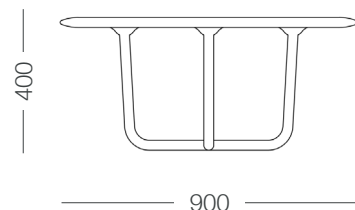

PRODUCT CARE AND MAINTENANCE

All BANCCI products are designed for longevity after they are purchased. We recommend care and attention is given to ensure products maintain their appearance for years to come. Important considerations such as the placement of the product, its exposure to heat and humidity which may cause fading (in fabrics) or expansion and cracking (in timber). Avoid placing in direct sunlight where possible. Outdoor products, particularly those placed in coastal areas, require particular care and attention with regular cleaning. If possible, place products in covered outdoor areas, and covered with weather resistant coverings when not in use. Metal and timber will naturally discolour with the weather.