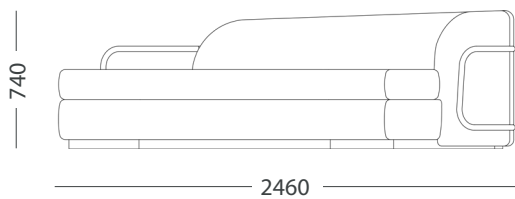

W 2460mm
D 1400mm
SH 425mm
BH 740mm

COLLECTION LIVING