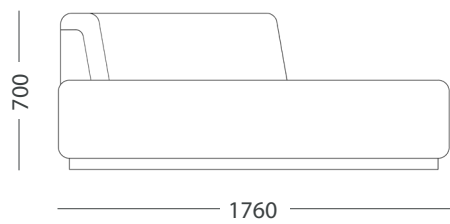

W 1760mm
D 1000mm
SH 400mm
BH 700mm

COLLECTION OUTDOOR