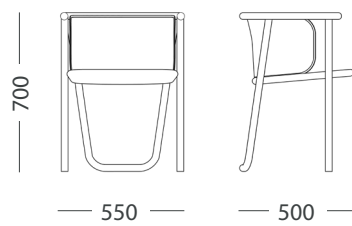

W 550mm
D 500mm
SH 450mm
BH 700mm

COLLECTION OUTDOOR