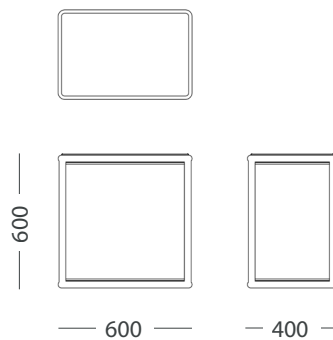

W 600mm
D 400mm
H 600mm

COLLECTION BEDROOM