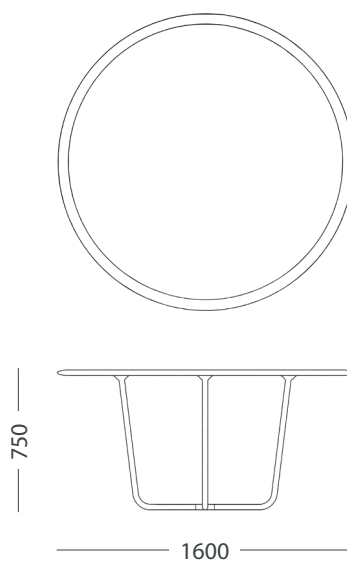

W 1600mm
D 1600mm
H 750mm

Available in more sizes.

COLLECTION DINING