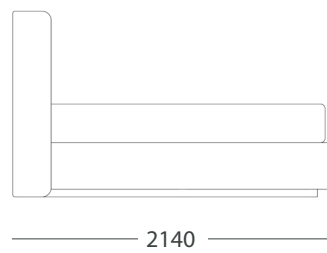

Bedhead
W 2200mm
D 90mm
H 1240mm

Bedbase
W 1700mm
D 2050mm
H 350mm

Available in more sizes.

COLLECTION BEDROOM

04 / COLLECTION / BEDROOM

HIELAMAN BED

The Hielaman Bed, named after the Australian Aboriginal shield, transforms your bedroom into a sanctuary of serenity and security. Drawing inspiration from this rich cultural heritage, the bed's curved side panels create a unique shield-like surround, offering visual comfort and a profound sense of safety. As you rest your head, the bedhead, adorned with cushioned fabric and subtle line design, is bolstered by sleek and sophisticated wooden panelling, resulting in an aesthetic that is both modern and timelessly elegant.