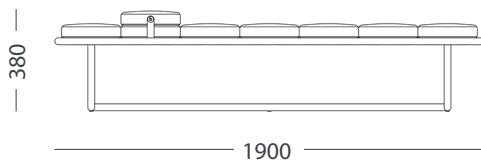

W 1900mm
D 900mm
H 380mm

COLLECTION STUDY