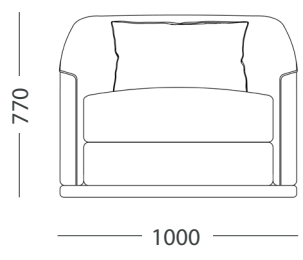

W 1000mm
D 900mm
SH 430mm
BH 770mm