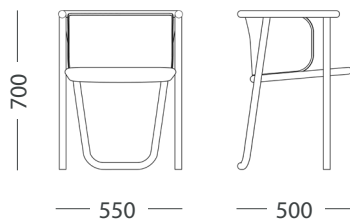

W 550mm
D 500mm
SH 450mm
BH 700mm

COLLECTION DINING