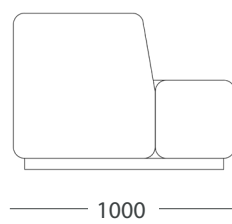

W 1760mm
D 1000mm
SH 400mm
BH 700mm

COLLECTION OUTDOOR