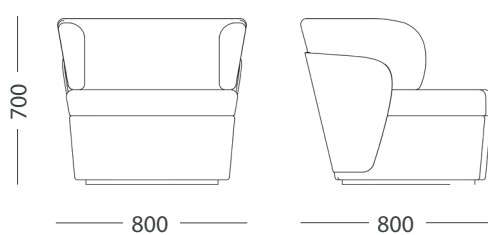

W 800mm
D 800mm
SH 400mm
BH 700mm

COLLECTION LIVING