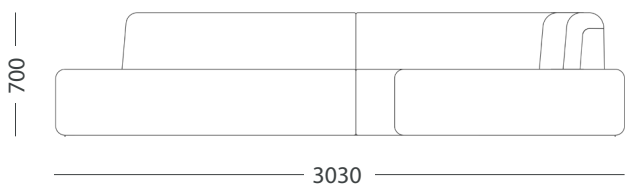

The freedom of interchangeable modular elements enable you to create multiple seating configurations to suit your space and preferences. Available in two seat padding densities — medium and soft.

W 3030mm
D 1000mm
SH 400mm
BH 700mm