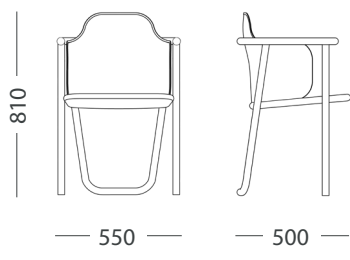

W 550mm
D 500mm
SH 420mm
BH 810mm