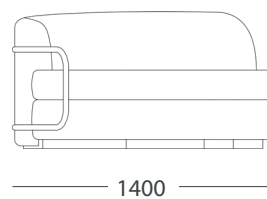

W 2460mm
D 1400mm
SH 425mm
BH 740mm

COLLECTION LIVING