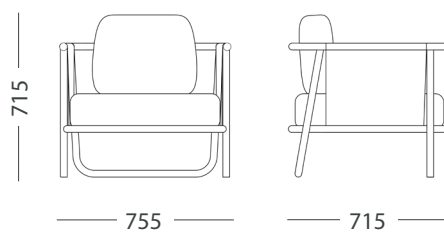

W 755mm
D 715mm
SH 370mm
BH 715mm

COLLECTION LIVING