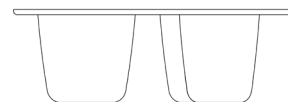

— 400 —

— 1200 —