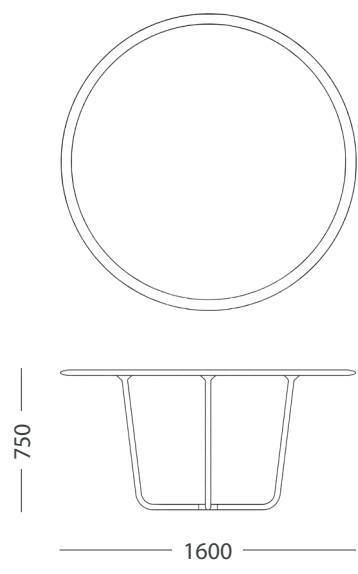

— 400 —

— 1200 —

— 900 —

W 1200mm
D 900mm
H 400mm

COLLECTION OUTDOOR

05 / COLLECTION / OUTDOOR

TELAIO BS-02 BEDSIDE TABLE

Introducing the Telaio Bedside Table – an elegantly designed piece featuring an open frame structure adorned with a top and bottom shelf. Enhancing its aesthetic appeal, this bedside table is crafted with a warm Oak timber frame, complemented by carefully chosen stone inserts, adding a touch of sophistication to its overall look. The available finishes ensure a harmonious blend of natural elements, creating a stylish and versatile addition to your living space.

W 1600mm
D 1600mm
H 750mm

Available in more sizes.

COLLECTION OUTDOOR

BANCCI®

WWW.BANCCI.COM