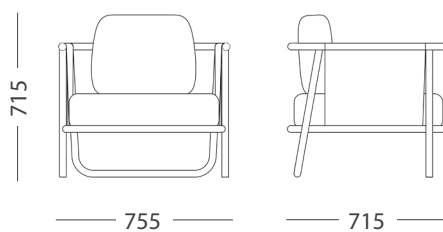

W 755mm
D 715mm
SH 370mm
BH 715mm

COLLECTION OUTDOOR