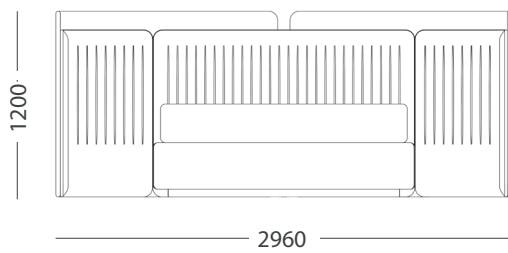

Bedhead
W 2200mm
D 90mm
H 1240mm

Bedbase
W 1700mm
D 2050mm
H 350mm

Available in more sizes.

COLLECTION BEDROOM

04 / COLLECTION / BEDROOM

HIELAMAN BED

The Hielaman Bed, named after the Australian Aboriginal shield, transforms your bedroom into a sanctuary of serenity and security. Drawing inspiration from this rich cultural heritage, the bed's curved side panels create a unique shield-like surround, offering visual comfort and a profound sense of safety. As you rest your head, the bedhead, adorned with cushioned fabric and subtle line design, is bolstered by sleek and sophisticated wooden panelling, resulting in an aesthetic that is both modern and timelessly elegant.

Bedhead
W 2960mm
D 250mm
H 1200mm

Bedbase
W 1700mm
D 2050mm
H 350mm

Available in more sizes.

COLLECTION BEDROOM

04 / COLLECTION / BEDROOM

BS-01 BEDSIDE TABLE

The BS-01 bedside table is a jewellery box set of storage drawers, where every detail is meticulously designed to elevate your space into a serene and natural environment. Crafted with care and love, it boasts a unique front panel that imparts a smooth, box-like appearance, concealing the treasures within. When opened, it reveals two spacious drawers, perfectly harmonising functionality with aesthetics.