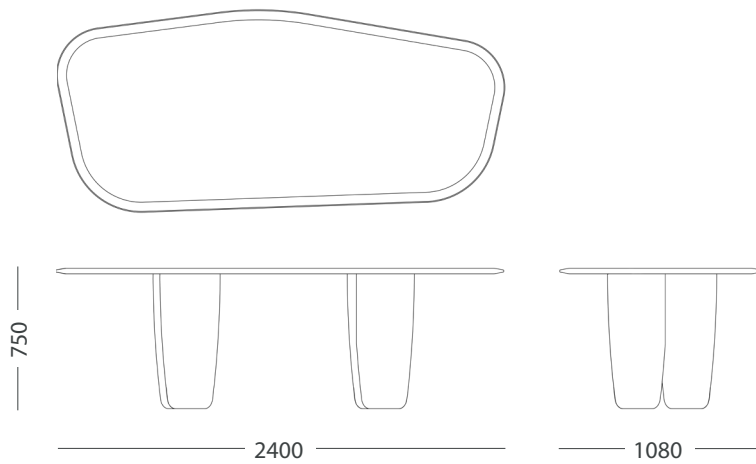

Available in more sizes.

COLLECTION DINING