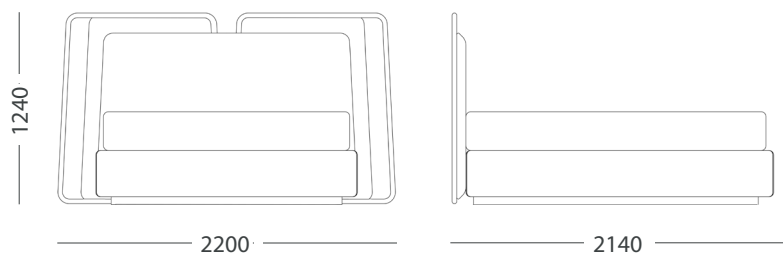

Bedhead
W 2200mm
D 90mm
H 1240mm

Bedbase
W 1700mm
D 2050mm
H 350mm

Available in more sizes.

COLLECTION BEDROOM