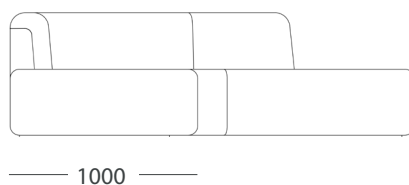

The freedom of interchangeable modular elements enable you to create multiple seating configurations to suit your space and preferences. Available in two seat padding densities — medium and soft.

W 3030mm
D 1000mm
SH 400mm
BH 700mm