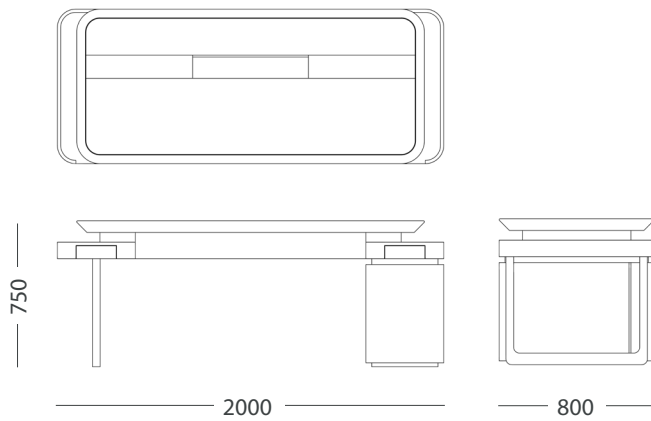

W 2000mm
D 800mm
H 750mm

COLLECTION STUDY