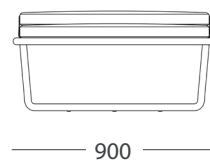

W 1900mm
D 900mm
H 380mm

COLLECTION STUDY