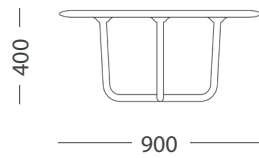

W 900mm
D 900mm
H 400mm

Available in more sizes.

COLLECTION OUTDOOR