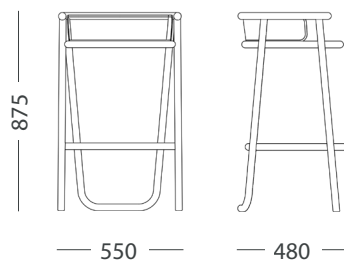

At the base of the Cygnus Circulus table is a 3D printed metal connector, anchoring the elegantly curved bentwood timber legs and reinforcing structural integrity. With a round table top design, this table comfortably accommodates four to six people, making it the perfect centrepiece for gatherings.

W 1600mm
D 1600mm
H 750mm

Available in more sizes.

COLLECTION DINING

02 / COLLECTION / DINING

DS-01 STOOL

The DS-01 stool is a harmonious blend of craftsmanship and environmental consciousness — an embodiment of BANCCI's commitment to timeless traditions and sustainability. Crafted using the venerable hand-made bentwood process, this stool showcases the artistry of furniture making at its finest. Its unique integrated shell backrest profile is designed with ergonomic precision to seamlessly cradle the body, providing both comfort and style.