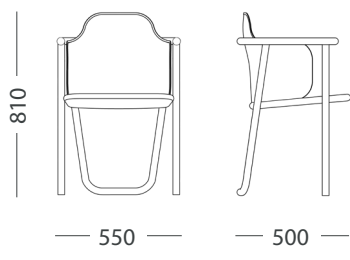

W 550mm
D 500mm
SH 450mm
BH 810mm

COLLECTION OUTDOOR