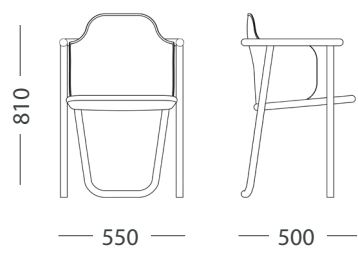

W 550mm
D 500mm
SH 450mm
BH 810mm

COLLECTION DINING