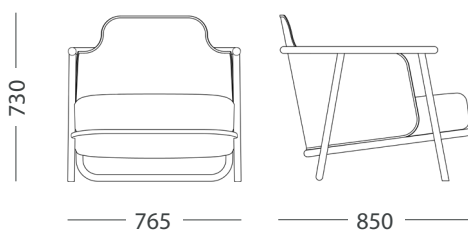

W 765mm
D 850mm
SH 385mm
BH 730mm

COLLECTION LIVING