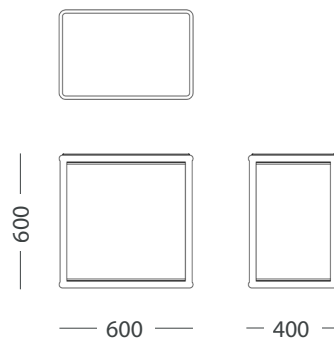

— 400 —

— 1200 —

— 900 —

W 1200mm
D 900mm
H 400mm

COLLECTION OUTDOOR

05 / COLLECTION / OUTDOOR

TELAIO BS-02 BEDSIDE TABLE

Introducing the Telaio Bedside Table – an elegantly designed piece featuring an open frame structure adorned with a top and bottom shelf. Enhancing its aesthetic appeal, this bedside table is crafted with a warm Oak timber frame, complemented by carefully chosen stone inserts, adding a touch of sophistication to its overall look. The available finishes ensure a harmonious blend of natural elements, creating a stylish and versatile addition to your living space.