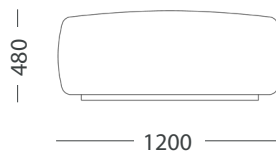

W 1200mm
D 1200mm
SH 480mm

COLLECTION OUTDOOR