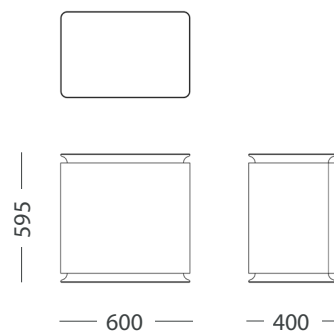

W 600mm
D 400mm
H 595mm

COLLECTION BEDROOM