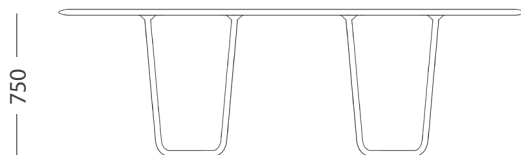

The Cygnus Dining Table features a cast metal connector at the base legs, where the elegantly curved bentwood timber legs converge. With its rectangular design, this table comfortably accommodates six to eight people, making it the perfect centrepiece for elegant and intimate gatherings.