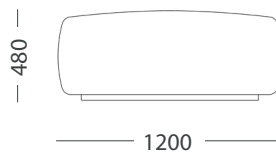

W 1200mm
D 1200mm
SH 480mm

COLLECTION LIVING