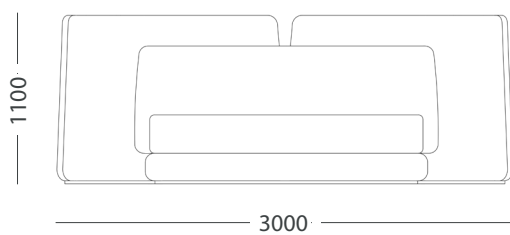

Bedhead
W 3000mm
D 200mm
H 1100mm

Bedbase
W 1700mm
D 2050mm
H 300mm