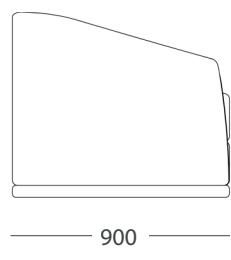

W 1000mm
D 900mm
SH 430mm
BH 770mm