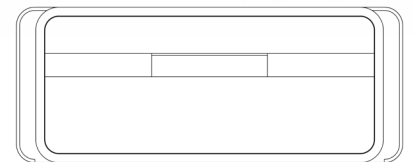

The background of the entire image is a close-up, vertical view of a wood grain. The lines are wavy and run from top to bottom, with a color palette ranging from light tan to a darker, muted brown. The texture is natural and organic, with some small knots and variations in line thickness.

## TITAN DESK

Manufactured from consciously sourced natural materials, the Titan Desk adds a touch of elegance to your office space, showcasing the distinctive patterns and tones in the wood that make each piece unique. The integrated pedestal, complete with a pull-out printer drawer and integrated cable management, optimises your workspace, providing efficient storage and an uncluttered aesthetic. Choose from a variety of linoleum or leather inset writing tops, both ensuring that the elegant aesthetic of this desk will last a lifetime.

W 2000mm

D 800mm

H 750mm