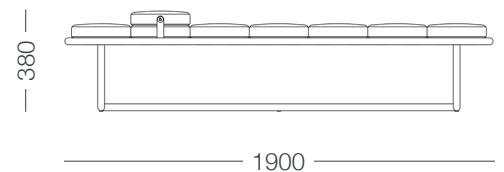

PRODUCT CARE AND MAINTENANCE

All BANCCI products are designed for longevity after they are purchased. We recommend care and attention is given to ensure products maintain their appearance for years to come. Important considerations such as the placement of the product, its exposure to heat and humidity which may cause fading (in fabrics) or expansion and cracking (in timber). Avoid placing in direct sunlight where possible. Outdoor products, particularly those placed in coastal areas, require particular care and attention with regular cleaning. If possible, place products in covered outdoor areas, and covered with weather resistant coverings when not in use. Metal and timber will naturally discolour with the weather.