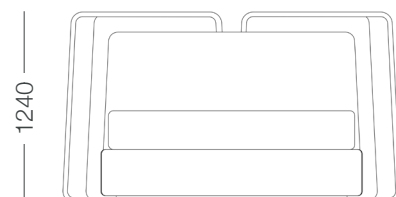

TETHYS BEDBASE & HEADBOARD

This statement bedhead masterfully bridges the connection between body and mind as you drift into slumber. Its dreamlike aesthetics are softened by the soothing embrace of neutral tones and luxurious fabric material, creating an atmosphere that feels both timeless and undeniably modern.

The bedhead's neutral tone exudes an aura of calm and understated elegance, while the unique wooden frame with curved edges encircling it adds a touch of the natural world and craftsmanship to your sanctuary.

	Bedhead	Bedbase
W	2200mm	1700mm
D	90mm	2050mm
H	1240mm	300mm

2200

2140

PRODUCT CARE AND MAINTENANCE

All BANCCI products are designed for longevity after they are purchased. We recommend care and attention is given to ensure products maintain their appearance for years to come. Important considerations such as the placement of the product, its exposure to heat and humidity which may cause fading (in fabrics) or expansion and cracking (in timber). Avoid placing in direct sunlight where possible. Outdoor products, particularly those placed in coastal areas, require particular care and attention with regular cleaning. If possible, place products in covered outdoor areas, and covered with weather resistant coverings when not in use. Metal and timber will naturally discolour with the weather.