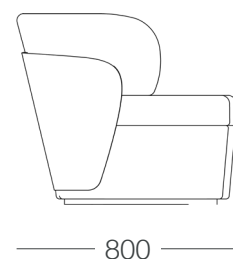

Designed with meticulous attention to detail, the Luna Armchair features a leather shield that encapsulates the back and sides, evoking a protective shield that cradles you in luxurious comfort. Whether you prefer a fixed or swivel base, the Luna Armchair is a versatile addition suitable for various settings, including hospitality and marine environments.

W 800mm

D 800mm

SH 400mm

BH 700mm