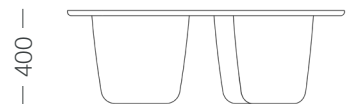

— 400 —

— 1200 —