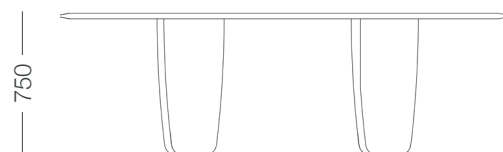

## LEAF DINING TABLE

The Leaf Dining Table is a harmonious blend of nature's grace and artistic design. Inspired by the enchanting fall of leaves, this table boasts two soft leg elements intertwined like falling leaves, creating a visually captivating tableau.

Designed for both aesthetics and comfort, the table features a soft profiled perimeter edge, ensuring comfortable dining experience. At the heart of the design lies a contrasting deep texture inset panel, adding sophistication and a unique character to the piece. Manufactured from sustainably sourced timber, this table not only brings the beauty of nature indoors but also reflects our commitment to responsible craftsmanship.

W 2400mm

D 1080mm

H 750mm

750

2400

1080