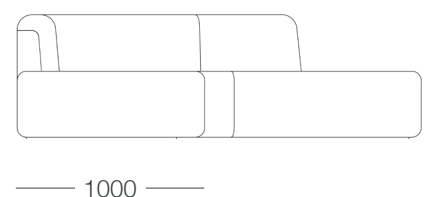

## HYDRA SOFA

The Hydra Sofa collection embodies the essence of relaxation, drawing inspiration from the serene ambiance of spas and resorts. With timeless design elements and rounded soft surfaces, these sofas seamlessly connect between all modules, creating a harmonious and inviting seating experience. The freedom of interchangeable modular elements enable you to create multiple seating configurations to suit your space and preferences. Available in two seat padding densities — medium and soft.

W 3030mm  
D 1000mm  
SH 400mm  
BH 700mm