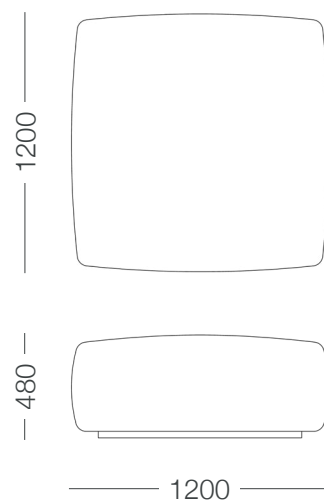

PRODUCT CARE AND MAINTENANCE

All BANCCI products are designed for longevity after they are purchased. We recommend care and attention is given to ensure products maintain their appearance for years to come. Important considerations such as the placement of the product, its exposure to heat and humidity which may cause fading (in fabrics) or expansion and cracking (in timber). Avoid placing in direct sunlight where possible. Outdoor products, particularly those placed in coastal areas, require particular care and attention with regular cleaning. If possible, place products in covered outdoor areas, and covered with weather resistant coverings when not in use. Metal and timber will naturally discolour with the weather.