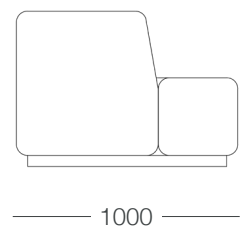

PRODUCT CARE AND MAINTENANCE

All BANCCI products are designed for longevity after they are purchased. We recommend care and attention is given to ensure products maintain their appearance for years to come. Important considerations such as the placement of the product, its exposure to heat and humidity which may cause fading (in fabrics) or expansion and cracking (in timber). Avoid placing in direct sunlight where possible. Outdoor products, particularly those placed in coastal areas, require particular care and attention with regular cleaning. If possible, place products in covered outdoor areas, and covered with weather resistant coverings when not in use. Metal and timber will naturally discolour with the weather.