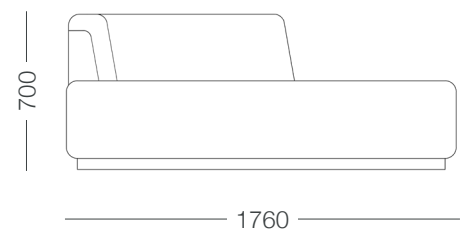

PRODUCT CARE AND MAINTENANCE

All BANCCI products are designed for longevity after they are purchased. We recommend care and attention is given to ensure products maintain their appearance for years to come. Important considerations such as the placement of the product, its exposure to heat and humidity which may cause fading (in fabrics) or expansion and cracking (in timber). Avoid placing in direct sunlight where possible. Outdoor products, particularly those placed in coastal areas, require particular care and attention with regular cleaning. If possible, place products in covered outdoor areas, and covered with weather resistant coverings when not in use. Metal and timber will naturally discolour with the weather.