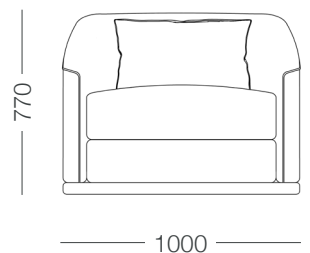

Like its sofa counterpart, the Hydra Armchair seamlessly blends into any space, whether as a standalone piece or as part of a larger Hydra collection.

W 1000mm
D 900mm
SH 430mm
BH 770mm

PRODUCT CARE AND MAINTENANCE