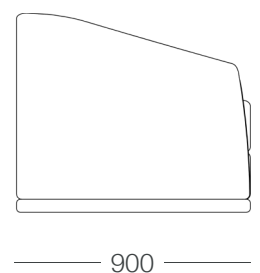

Like its sofa counterpart, the Hydra Armchair seamlessly blends into any space, whether as a standalone piece or as part of a larger Hydra collection.

W 1000mm
D 900mm
SH 430mm
BH 770mm

PRODUCT CARE AND MAINTENANCE