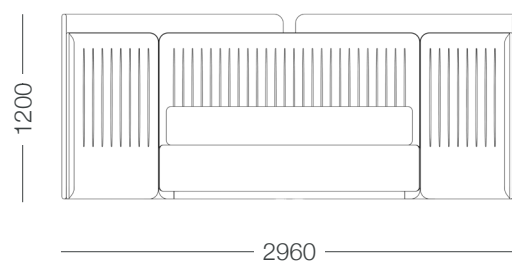

HELAMAN BED

The Hielaman Bed, named after the Australian Aboriginal shield, transforms your bedroom into a sanctuary of serenity and security. Drawing inspiration from this rich cultural heritage, the bed's curved side panels create a unique shield-like surround, offering visual comfort and a profound sense of safety. As you rest your head, the bedhead, adorned with cushioned fabric and subtle line design, is bolstered by sleek and sophisticated wooden panelling, resulting in an aesthetic that is both modern and timelessly elegant.