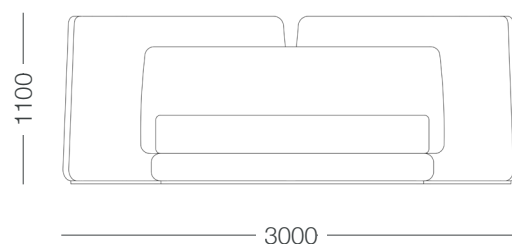

## ERÉMIA BEDHEAD & BED BASE

Drawing inspiration from the Greek word for solitude, Erémia, this bedhead and bedbase envelops you in a protective cocoon of pristine comfort. With a unique design that is both minimalistic yet standout, this piece will effortlessly elevate your bedroom's ambiance. Its calming neutral tones transform your space into a sanctuary, where you can escape the noise of the world and find solace in sublime slumber.

With its gracefully curved wings, the Erémia Bedhead & Bedbase create a sense of stepping into a new world, closed off from the outside hustle and bustle.

	Bedhead	Bedbase
W	3000mm	1700mm
D	200mm	2050mm
H	1100mm	300mm