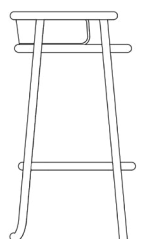

— 480 —

PRODUCT CARE AND MAINTENANCE

All BANCCI products are designed for longevity after they are purchased. We recommend care and attention is given to ensure products maintain their appearance for years to come. Important considerations such as the placement of the product, its exposure to heat and humidity which may cause fading (in fabrics) or expansion and cracking (in timber). Avoid placing in direct sunlight where possible. Outdoor products, particularly those placed in coastal areas, require particular care and attention with regular cleaning. If possible, place products in covered outdoor areas, and covered with weather resistant coverings when not in use. Metal and timber will naturally discolour with the weather.