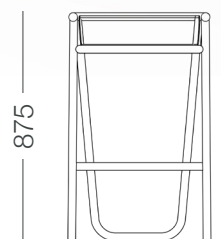

DS-01 STOOL

The DS-01 stool is a harmonious blend of craftsmanship and environmental consciousness — an embodiment of BANCCI's commitment to timeless traditions and sustainability. Created using the venerable hand-made bentwood process, this stool showcases the artistry of furniture making at its finest. Its unique integrated shell backrest profile is designed with ergonomic precision to seamlessly cradle the body, providing both comfort and style.

W 550mm
D 480mm
SH 750mm
BH 875mm

— 550 —

— 480 —

PRODUCT CARE AND MAINTENANCE

All BANCCI products are designed for longevity after they are purchased. We recommend care and attention is given to ensure products maintain their appearance for years to come. Important considerations such as the placement of the product, its exposure to heat and humidity which may cause fading (in fabrics) or expansion and cracking (in timber). Avoid placing in direct sunlight where possible. Outdoor products, particularly those placed in coastal areas, require particular care and attention with regular cleaning. If possible, place products in covered outdoor areas, and covered with weather resistant coverings when not in use. Metal and timber will naturally discolour with the weather.