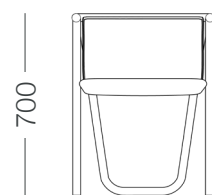

DC-01 DINING CHAIR

The DC-01 Dining Chair epitomizes BANCCI's dedication to timeless craftsmanship and sustainability. Rooted in the age-old tradition of hand-made bentwood processes, its encapsulating backrest, cradles you in both minimalist elegance and modern style.

W 550mm
D 500mm
SH 450mm
BH 700mm

— 550 —

— 500 —

PRODUCT CARE AND MAINTENANCE

All BANCCI products are designed for longevity after they are purchased. We recommend care and attention is given to ensure products maintain their appearance for years to come. Important considerations such as the placement of the product, its exposure to heat and humidity which may cause fading (in fabrics) or expansion and cracking (in timber). Avoid placing in direct sunlight where possible. Outdoor products, particularly those placed in coastal areas, require particular care and attention with regular cleaning. If possible, place products in covered outdoor areas, and covered with weather resistant coverings when not in use. Metal and timber will naturally discolour with the weather.