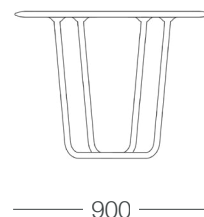

## CYGNUS DINING TABLE RECTANGLE

The Cygnus Dining Table derives its name from the celestial star within our vibrant Milky Way, inspired by the graceful, swan-like curvature of its legs. The table features a cast metal connector at the base legs, where the elegantly curved bentwood timber legs converge. With its rectangular design, this table comfortably accommodates six to eight people, making it the perfect centrepiece for elegant and intimate gatherings.

W 1800mm

D 900mm

H 750mm