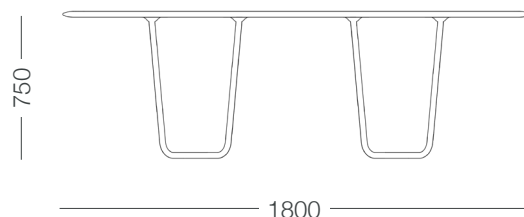

## CYGNUS DINING TABLE RECTANGLE

The Cygnus Dining Table derives its name from the celestial star within our vibrant Milky Way, inspired by the graceful, swan-like curvature of its legs. The table features a cast metal connector at the base legs, where the elegantly curved bentwood timber legs converge. With its rectangular design, this table comfortably accommodates six to eight people, making it the perfect centrepiece for elegant and intimate gatherings.

W 1800mm

D 900mm

H 750mm