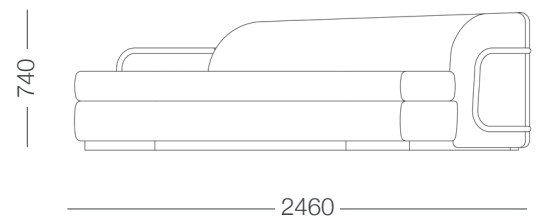

CURVA SOFA

The Curva Sofa is a testament to BANCCI's commitment to blending the beauty of the natural world with the elegance of modern design. Inspired by the soothing and organic flow of gentle waves, this fixed sofa showcases sweeping curves that create a visual masterpiece.