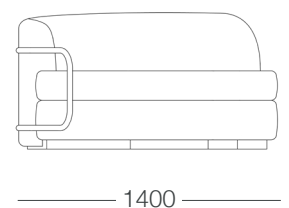

CURVA SOFA

The Curva Sofa is a testament to BANCCI's commitment to blending the beauty of the natural world with the elegance of modern design. Inspired by the soothing and organic flow of gentle waves, this fixed sofa showcases sweeping curves that create a visual masterpiece.